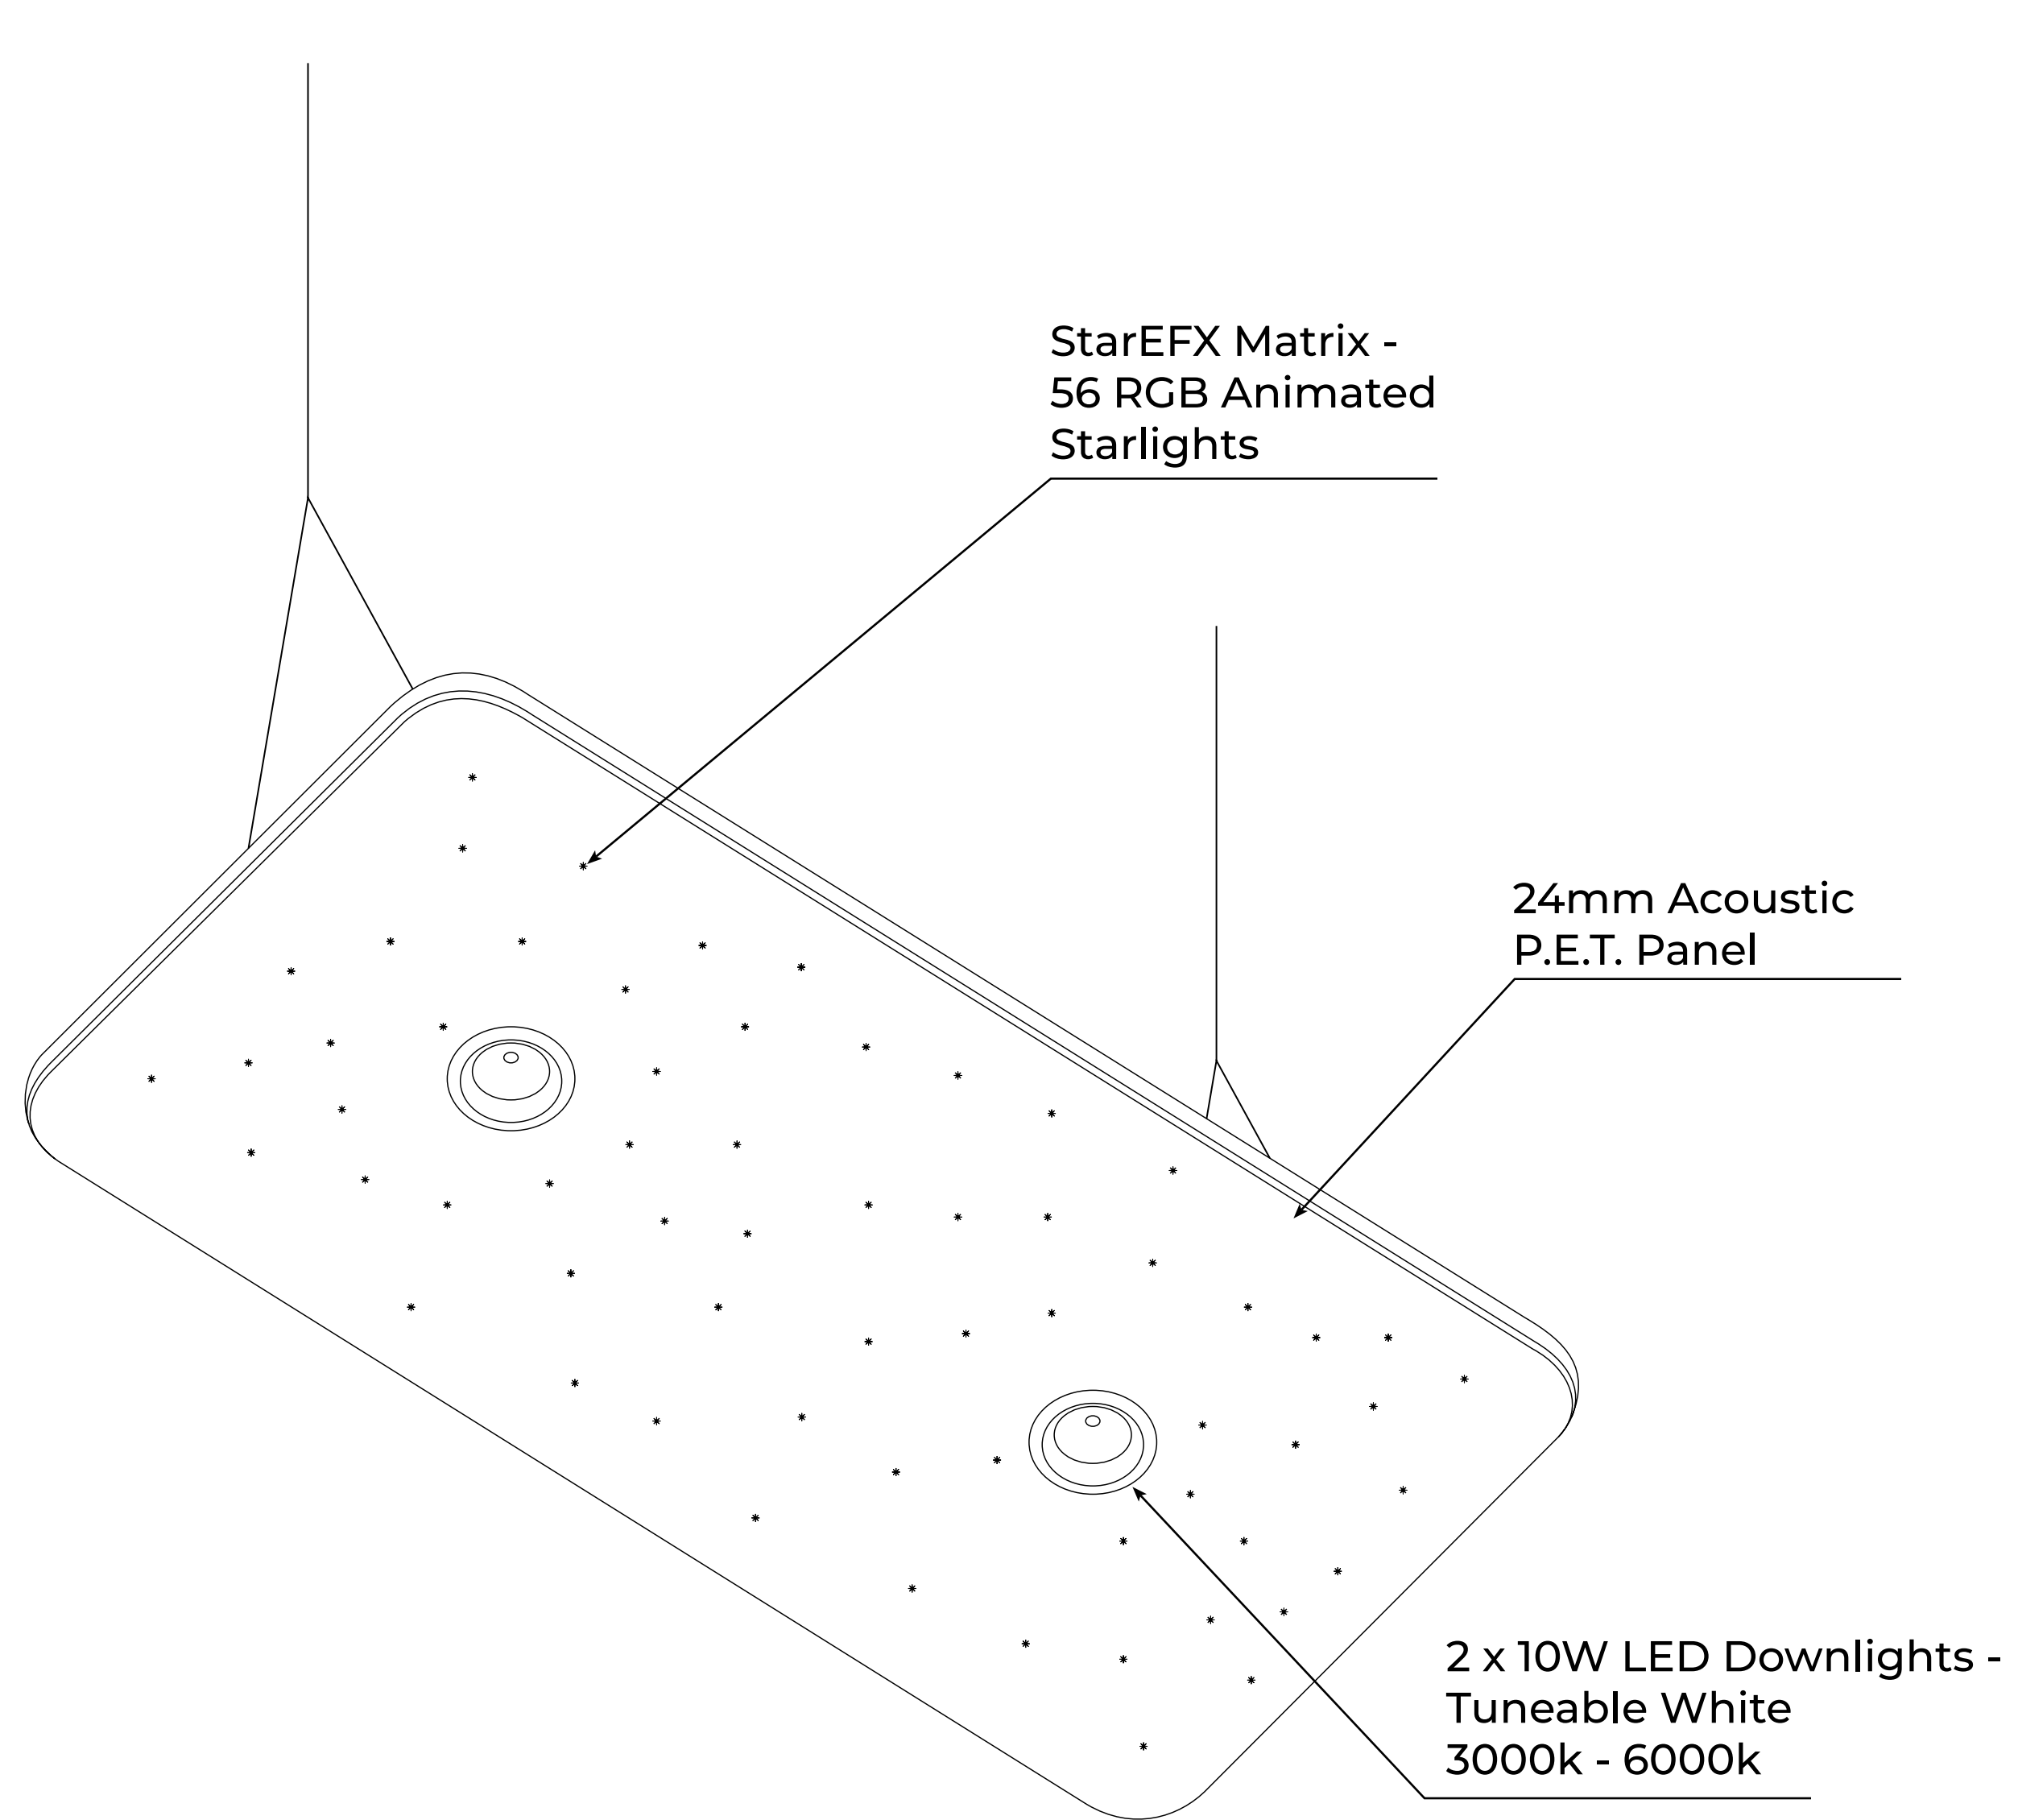

LIGHTEFX^{•••}

Altair Panel

Acoustic Lighting Solutions

Where acoustics meet atmosphere. Combining precision sound absorption with dynamic, tunable lighting in one intelligent panel.

From Calm to Cosmic.

The Altair Panel gives you complete control over the atmosphere of a room, shifting effortlessly from soft, soothing light for quiet moments to vibrant, expressive colour that energises and transforms the space. With tunable RGB illumination and integrated starlight effects working in harmony, it creates anything from subtle ambience to dramatic visual impact. All from a single, beautifully engineered system.

One System, Infinite Moods

Adaptable **Three levels of adjustment**

Easy
to clean
and install **Enclosed**

Atmosphere at the touch of a finger

Touch Pad and App Control Options

LightEFX gives designers intuitive, flexible control through a low profile touch pad and a powerful app that enables precise adjustment of the lighting environment. Multiple fixtures can be linked within the LightEFX ecosystem, allowing you to synchronise or zone lighting across an entire space with effortless coordination.