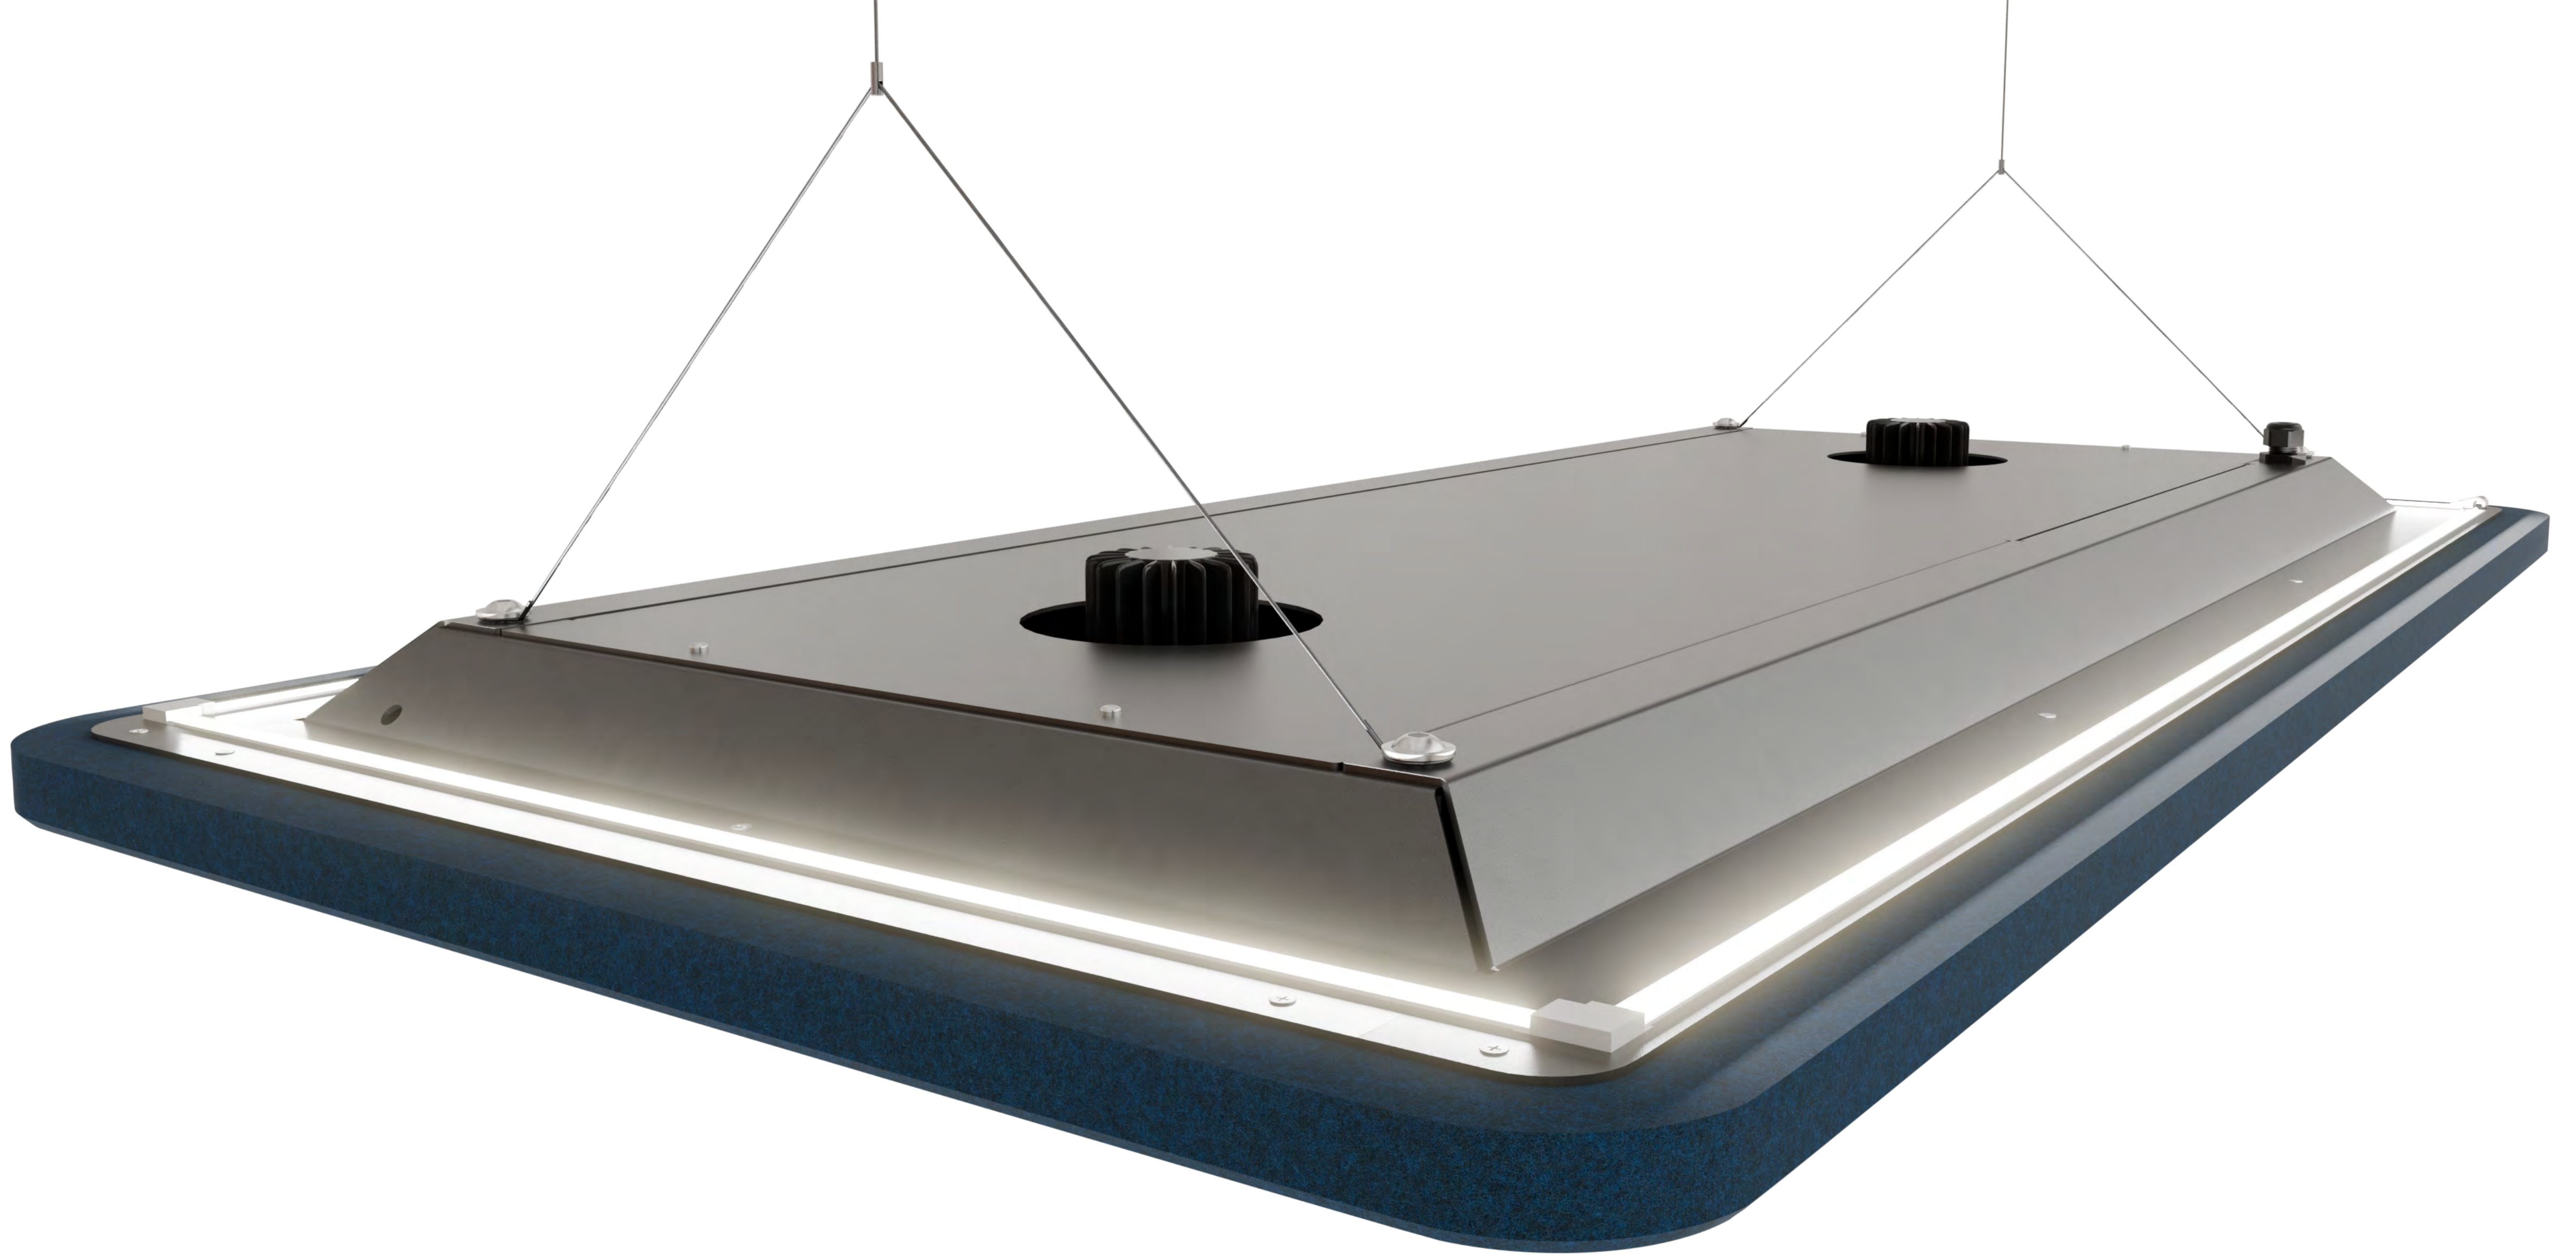

LIGHTEFX^{•••}

Altair Panel

Acoustic Lighting Solutions

Where acoustics meet atmosphere. Combining precision sound absorption with dynamic, tunable lighting in one intelligent panel.

From Calm to Cosmic.

The Altair Panel gives you complete control over the atmosphere of a room, shifting effortlessly from soft, soothing light for quiet moments to vibrant, expressive colour that energises and transforms the space. With tunable RGB illumination and integrated starlight effects working in harmony, it creates anything from subtle ambience to dramatic visual impact. All from a single, beautifully engineered system.

One System, Infinite Moods

Adaptable **Three levels of adjustment**

Easy
to clean
and install **Enclosed**

Atmosphere at the touch of a finger

Touch Pad and App Control Options

LightEFX gives designers intuitive, flexible control through a low profile touch pad and a powerful app that enables precise adjustment of the lighting environment. Multiple fixtures can be linked within the LightEFX ecosystem, allowing you to synchronise or zone lighting across an entire space with effortless coordination.