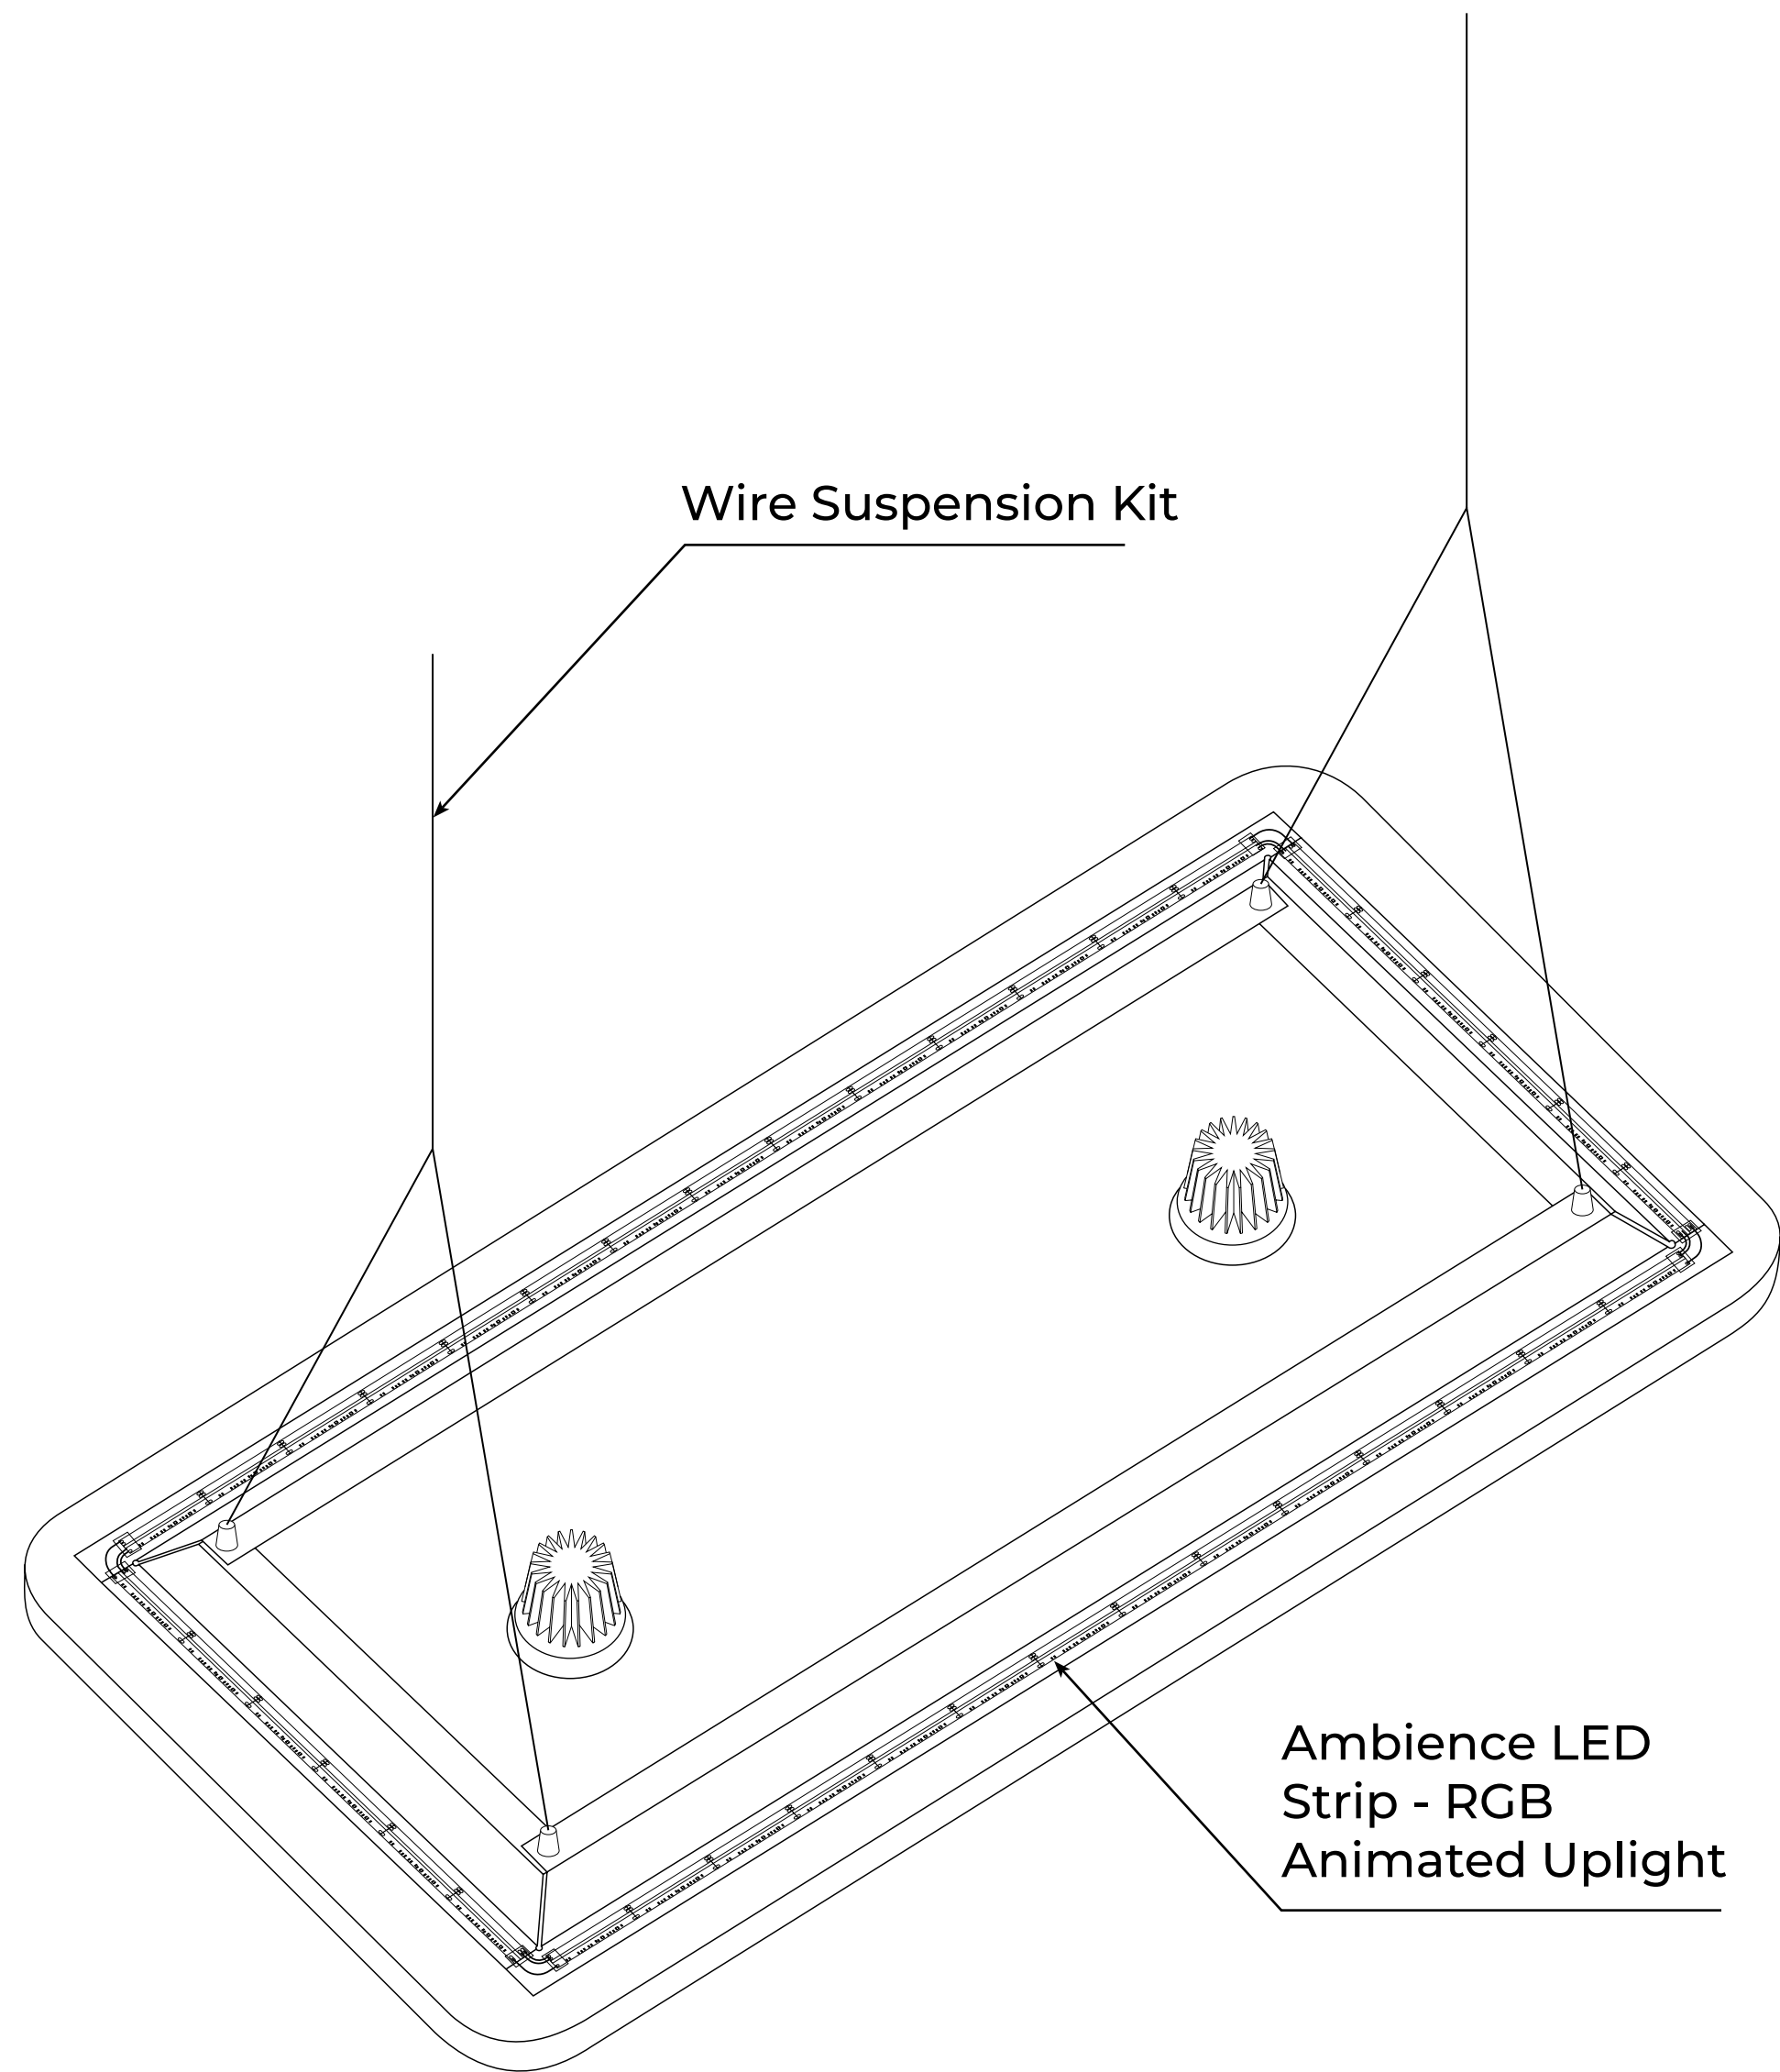

LIGHTEFX^{•••}

Altair Panel

Acoustic Lighting Solutions

Where acoustics meet atmosphere. Combining precision sound absorption with dynamic, tunable lighting in one intelligent panel.

From Calm to Cosmic.

The Altair Panel gives you complete control over the atmosphere of a room, shifting effortlessly from soft, soothing light for quiet moments to vibrant, expressive colour that energises and transforms the space. With tunable RGB illumination and integrated starlight effects working in harmony, it creates anything from subtle ambience to dramatic visual impact. All from a single, beautifully engineered system.

One System, Infinite Moods

Adaptable **Three levels of adjustment**

Easy
to clean
and install **Enclosed**

Atmosphere at the touch of a finger

Touch Pad and App Control Options

LightEFX gives designers intuitive, flexible control through a low profile touch pad and a powerful app that enables precise adjustment of the lighting environment. Multiple fixtures can be linked within the LightEFX ecosystem, allowing you to synchronise or zone lighting across an entire space with effortless coordination.