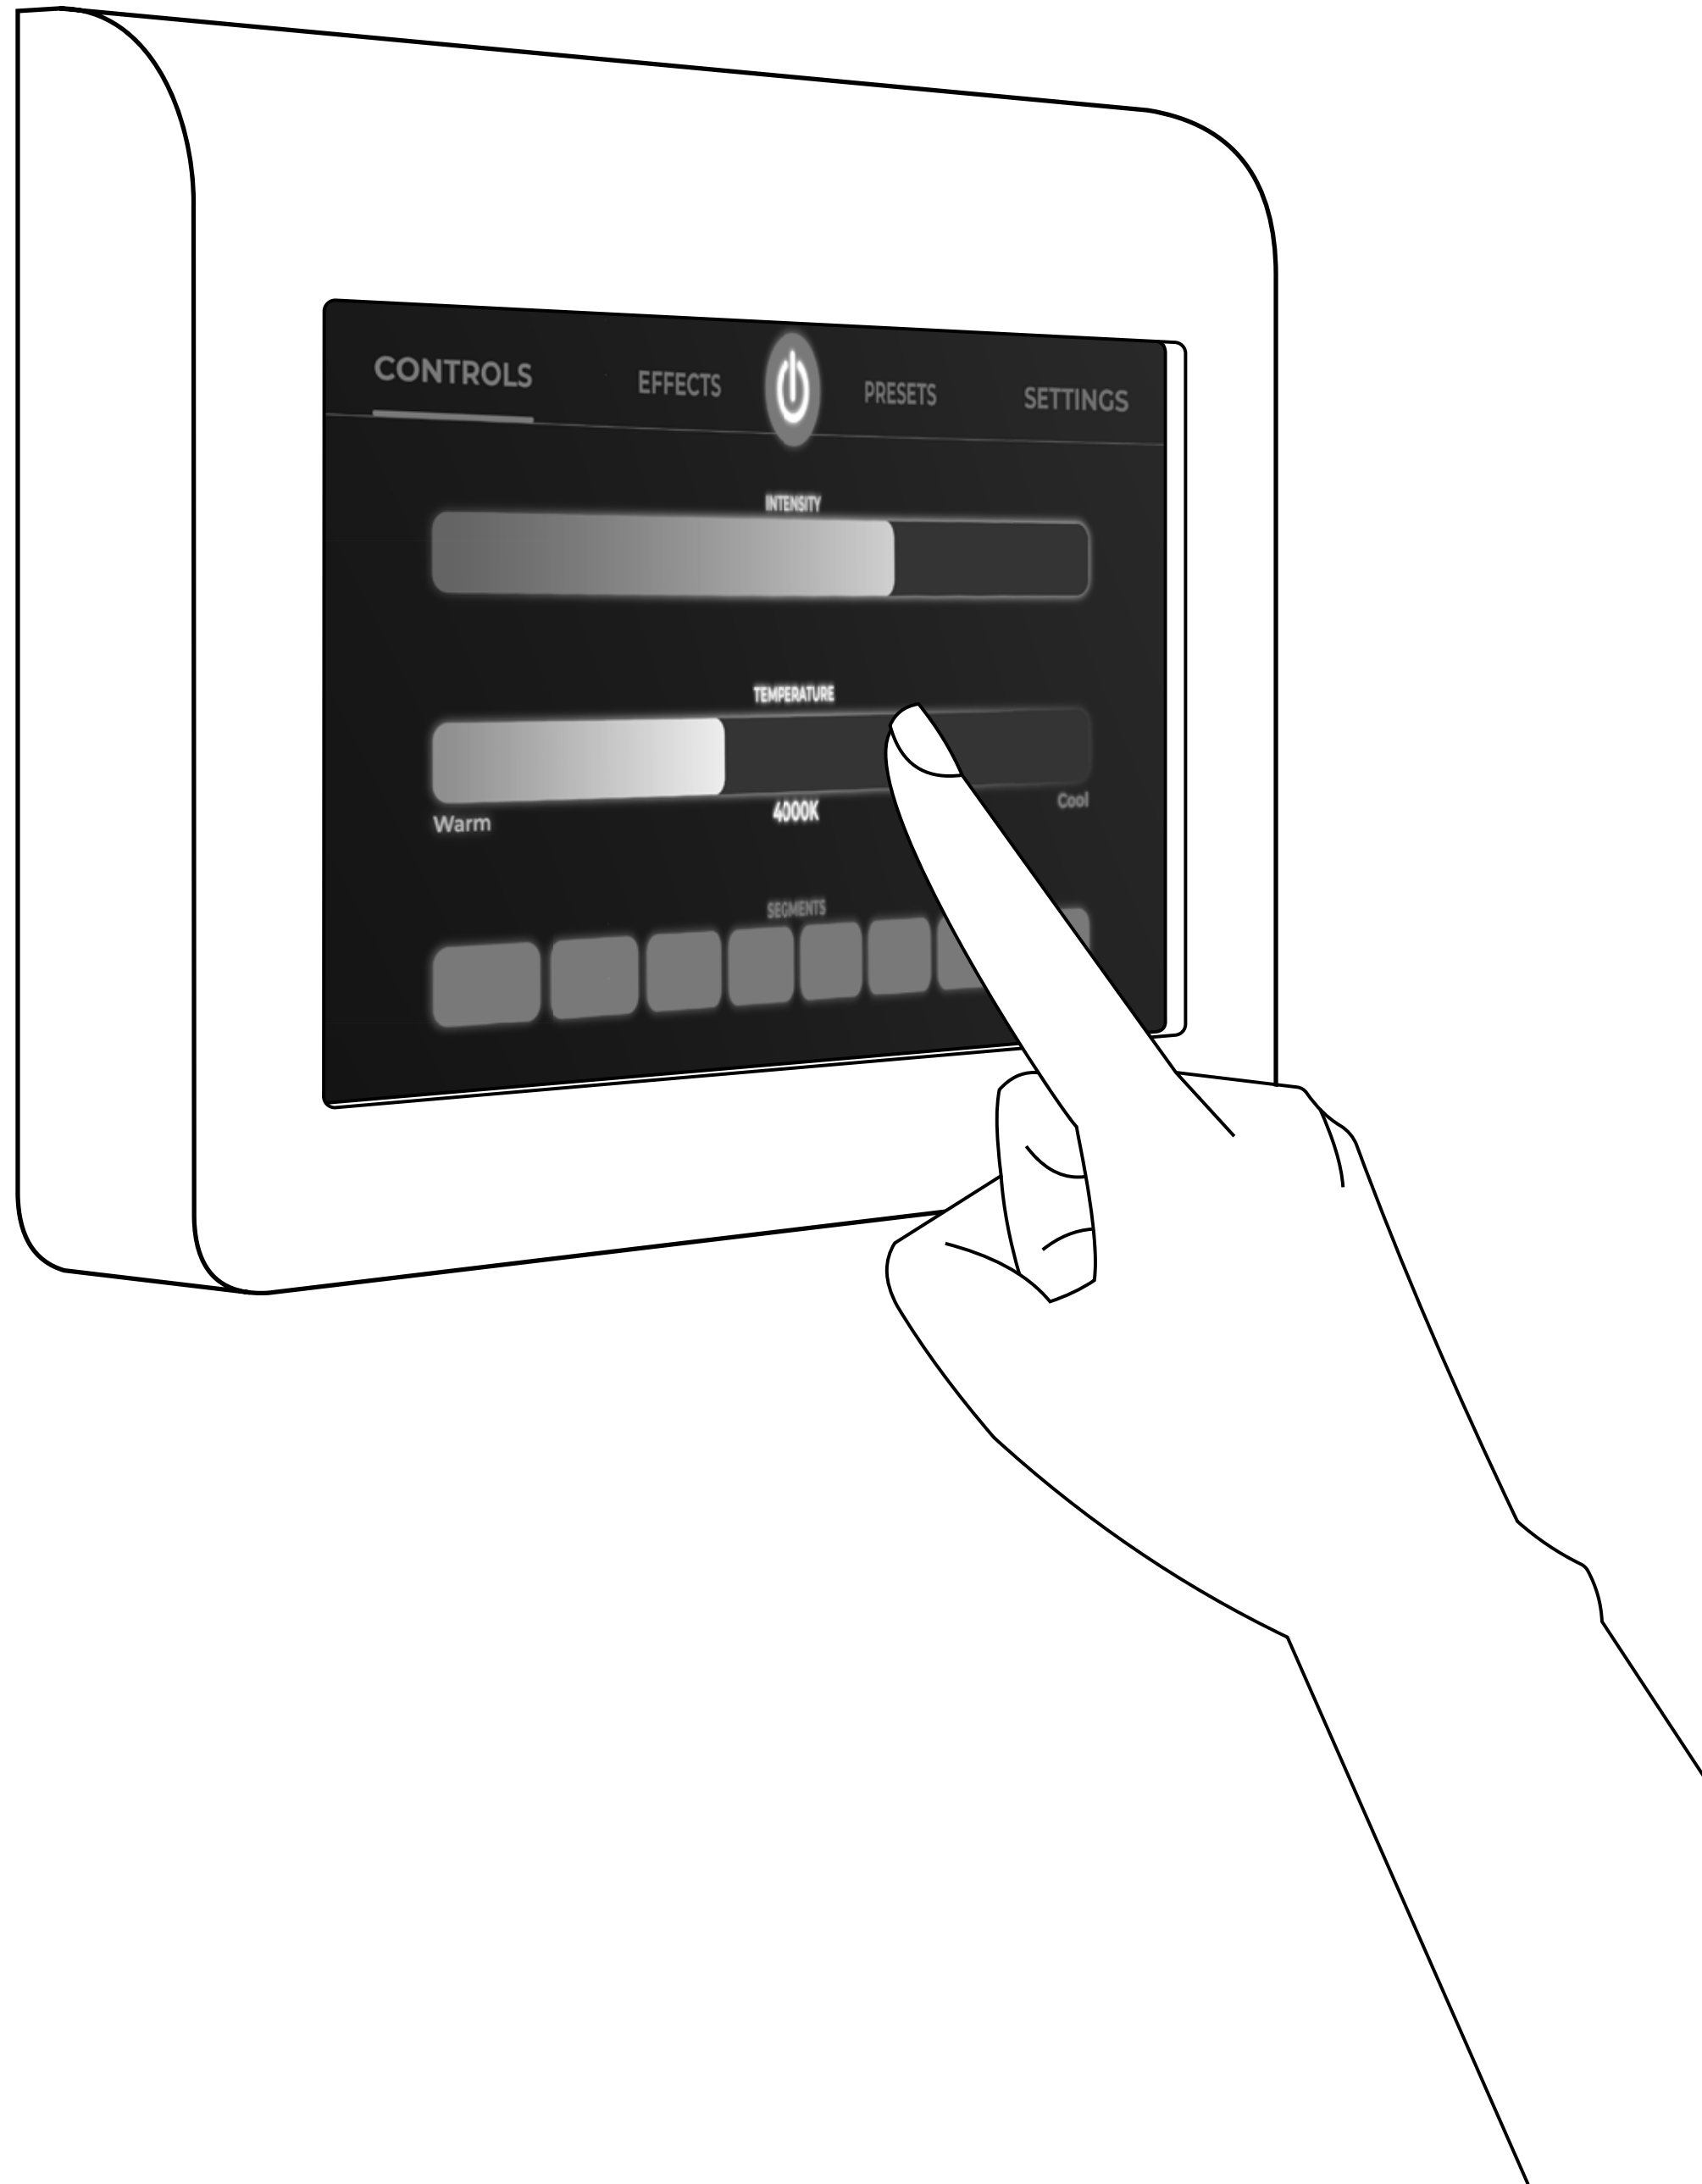

LIGHTEFX^{•••}

Altair Panel

Acoustic Lighting Solutions

Where acoustics meet atmosphere. Combining precision sound absorption with dynamic, tunable lighting in one intelligent panel.

From Calm to Cosmic.

The Altair Panel gives you complete control over the atmosphere of a room, shifting effortlessly from soft, soothing light for quiet moments to vibrant, expressive colour that energises and transforms the space. With tunable RGB illumination and integrated starlight effects working in harmony, it creates anything from subtle ambience to dramatic visual impact. All from a single, beautifully engineered system.

One System, Infinite Moods

Adaptable **Three levels of adjustment**

Easy
to clean
and install **Enclosed**

Atmosphere at the touch of a finger

Touch Pad and App Control Options

LightEFX gives designers intuitive, flexible control through a low profile touch pad and a powerful app that enables precise adjustment of the lighting environment. Multiple fixtures can be linked within the LightEFX ecosystem, allowing you to synchronise or zone lighting across an entire space with effortless coordination.